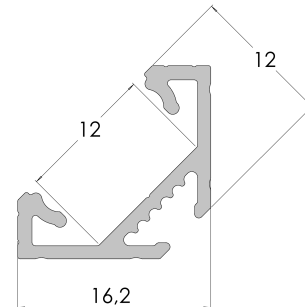

### Additional information

Profile type	corner standard
LED strip width	max. 12mm
Standard lengths	1000mm, 2020mm, 3000mm
Installation method	brackets, double-sided tape.

### Dimensions [mm]: