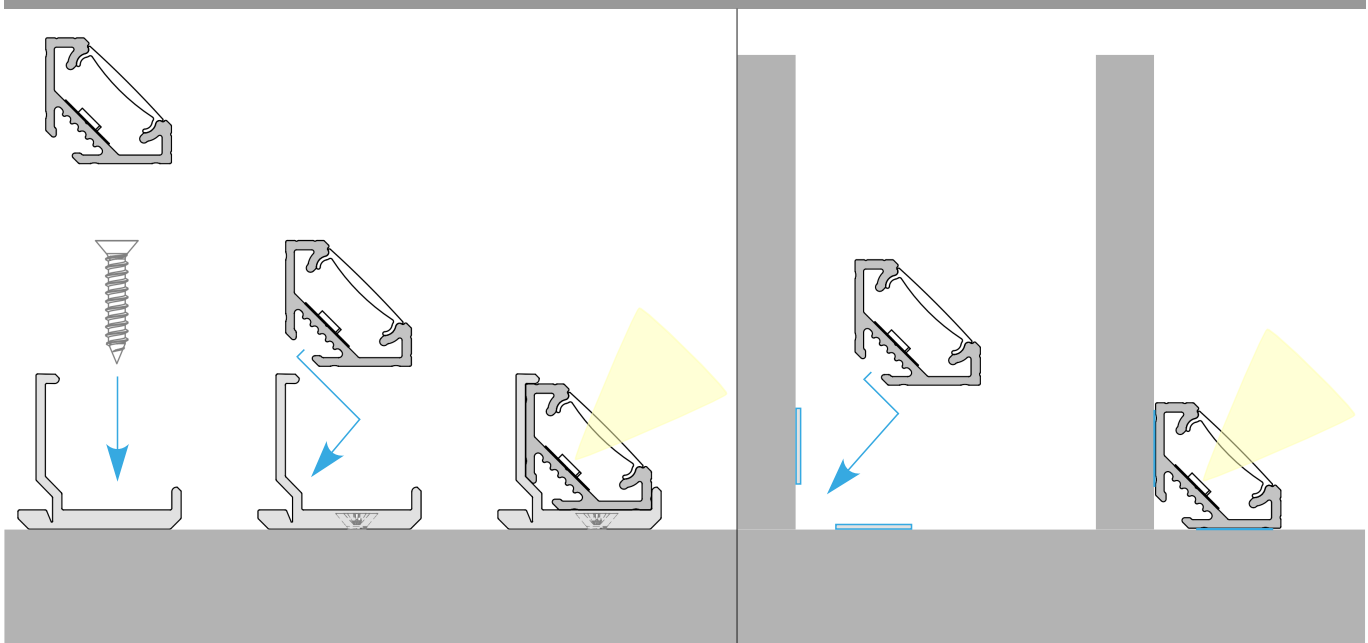

### Additional information

Profile type	corner standard
LED strip width	max. 12mm
Standard lengths	1000mm, 2020mm, 3000mm
Installation method	brackets, double-sided tape.

### Dimensions [mm]:

### Installation scheme

Example of a clip installation

Example of a double-sided tape installation.