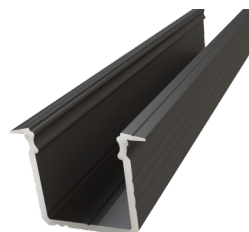

ALU

licht

professional led profiles

powered by

dimensions in millimetres

DEEP RECESSED LED PROFILE GLG3

The most important features:

- excellent heat dissipation
- designed and manufactured in Poland
- cover made of polycarbonate – UV & heat resistant
- the possibility of obtaining a light line

Application:

- home and shop furniture assembly
- stairs assembly
- wall and ceiling lighting decorations

Specifications

Available colours	silver, white, black
Material	anodized aluminium
Application	recessed tiles
LED strip width	up to 12 mm
Basic length	2020 mm
Additional lengths	1000 mm, 3000 mm, 4150 mm

LED Recessed Profile GLG3

Product code	Product description						
AL12-GLG3-AS-1000	Anodized silver 1000mm	AL12-GLG3-AB-1000	Anodized black 1000mm	AL12-GLG3-LW-1000	Lacquered white 1000mm	AL12-GLG3-RW-1000	Raw 1000mm
AL12-GLG3-AS-2020	Anodized silver 2020mm	AL12-GLG3-AB-2020	Anodized black 2020mm	AL12-GLG3-LW-2020	Lacquered white 2020mm	AL12-GLG3-RW-2020	Raw 2020mm
AL12-GLG3-AS-3000	Anodized silver 3000mm	AL12-GLG3-AB-3000	Anodized black 3000mm	AL12-GLG3-LW-3000	Lacquered white 3000mm	AL12-GLG3-RW-3000	Raw 3000mm
AL12-GLG3-AS-4150	Anodized silver 4150mm	AL12-GLG3-AB-4150	Anodized black 4150mm	AL12-GLG3-LW-4150	Lacquered white 4150mm	AL12-GLG3-RW-4150	Raw 4150mm

Mountage brackets

The holder is an ideal solution for mounting LED profiles in kitchen cabinets, shelves, etc. Provides strong and stable fixing of the profile to the ground.