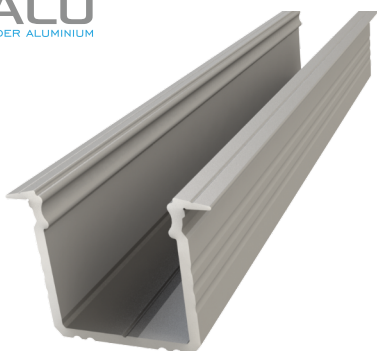

ALU

licht

professional led profiles

powered by

dimensions in millimetres

DEEP RECESSED LED PROFILE GLG3

The most important features:

- excellent heat dissipation
- designed and manufactured in Poland
- cover made of polycarbonate – UV & heat resistant
- the possibility of obtaining a light line

Application:

- home and shop furniture assembly
- stairs assembly
- wall and ceiling lighting decorations

Specifications

Available colours	silver, white, black
Material	anodized aluminium
Application	recessed tiles
LED strip width	up to 12 mm
Basic length	2020 mm
Additional lengths	1000 mm, 3000 mm, 4150 mm

LED Recessed Profile GLG3

Product code	Product description						
AL12-GLG3-AS-1000	Anodized silver 1000mm	AL12-GLG3-AB-1000	Anodized black 1000mm	AL12-GLG3-LW-1000	Lacquered white 1000mm	AL12-GLG3-RW-1000	Raw 1000mm
AL12-GLG3-AS-2020	Anodized silver 2020mm	AL12-GLG3-AB-2020	Anodized black 2020mm	AL12-GLG3-LW-2020	Lacquered white 2020mm	AL12-GLG3-RW-2020	Raw 2020mm
AL12-GLG3-AS-3000	Anodized silver 3000mm	AL12-GLG3-AB-3000	Anodized black 3000mm	AL12-GLG3-LW-3000	Lacquered white 3000mm	AL12-GLG3-RW-3000	Raw 3000mm
AL12-GLG3-AS-4150	Anodized silver 4150mm	AL12-GLG3-AB-4150	Anodized black 4150mm	AL12-GLG3-LW-4150	Lacquered white 4150mm	AL12-GLG3-RW-4150	Raw 4150mm