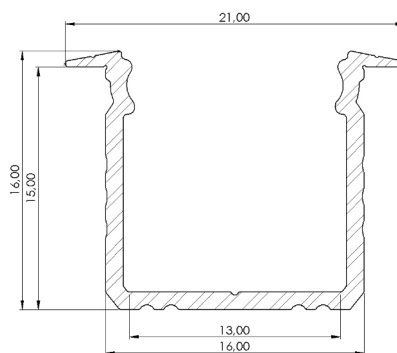

ALU

licht

professional led profiles

powered by

dimensions in millimetres

DEEP RECESSED LED PROFILE GLG3

The most important features:

- excellent heat dissipation
- designed and manufactured in Poland
- cover made of polycarbonate – UV & heat resistant
- the possibility of obtaining a light line

Application:

- home and shop furniture assembly
- stairs assembly
- wall and ceiling lighting decorations

Specifications

Available colours	silver, white, black
Material	anodized aluminium
Application	recessed tiles
LED strip width	up to 12 mm
Basic length	2020 mm
Additional lengths	1000 mm, 3000 mm, 4150 mm