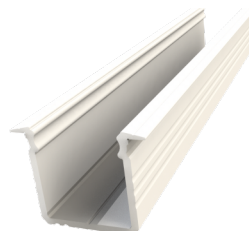

ALU

licht

professional led profiles

powered by

dimensions in millimetres

DEEP RECESSED LED PROFILE GLG3

The most important features:

- excellent heat dissipation
- designed and manufactured in Poland
- cover made of polycarbonate – UV & heat resistant
- the possibility of obtaining a light line

Application:

- home and shop furniture assembly
- stairs assembly
- wall and ceiling lighting decorations

Specifications

Available colours	silver, white, black
Material	anodized aluminium
Application	recessed tiles
LED strip width	up to 12 mm
Basic length	2020 mm
Additional lengths	1000 mm, 3000 mm, 4150 mm

LED Recessed Profile GLG3

Product code	Product description						
AL12-GLG3-AS-1000	Anodized silver 1000mm	AL12-GLG3-AB-1000	Anodized black 1000mm	AL12-GLG3-LW-1000	Lacquered white 1000mm	AL12-GLG3-RW-1000	Raw 1000mm
AL12-GLG3-AS-2020	Anodized silver 2020mm	AL12-GLG3-AB-2020	Anodized black 2020mm	AL12-GLG3-LW-2020	Lacquered white 2020mm	AL12-GLG3-RW-2020	Raw 2020mm
AL12-GLG3-AS-3000	Anodized silver 3000mm	AL12-GLG3-AB-3000	Anodized black 3000mm	AL12-GLG3-LW-3000	Lacquered white 3000mm	AL12-GLG3-RW-3000	Raw 3000mm
AL12-GLG3-AS-4150	Anodized silver 4150mm	AL12-GLG3-AB-4150	Anodized black 4150mm	AL12-GLG3-LW-4150	Lacquered white 4150mm	AL12-GLG3-RW-4150	Raw 4150mm