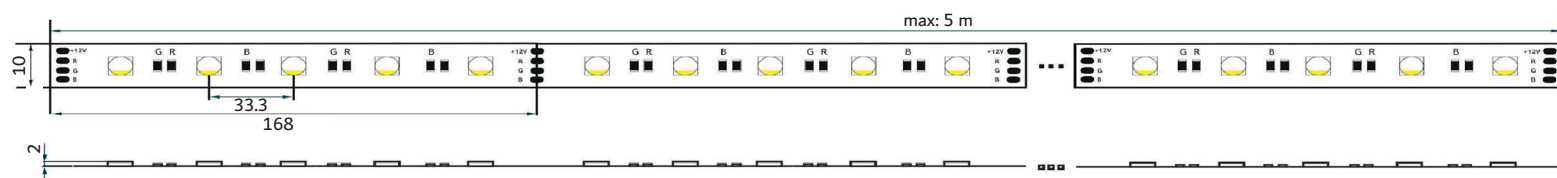

HQS-7.2W-30LED-RGB-24V

Professional Led Strip, 7.2 W/m

TECHNICAL DETAILS

SUPPLY VOLTAGE	24 V \pm 0.5 VDC
POWER	7.2 W/m
CURRENT	0.3 A/m
POWER PER REEL (5M)	36 W
WAVELENGTH RANGE	R: 620 - 630 nm, G: 520 - 530 nm, B: 460 - 470 nm
BEAM ANGLE	120°
LUMINOUS FLUX PER METER	R: 8.33 - 10.42 lm, G: 29.17 - 35.84 lm, B: 5 - 6.25 lm
MAXIMUM LENGTH FOR ONE SIDED SUPPLY	5 m
IP PROTECTION DEGREE	IP33
WORKING TEMPERATURE	-25°C ~ 50°C
STORAGE TEMPERATURE	-25°C ~ 60°C
LED QTY (PER METER)	30 LEDs/m
WIDTH PCB	10 mm
CUT SECTION	168 mm
CONNECTION WIRE	2 x AWG20 (0.52 mm ²) stranded wire, length = 140 mm: V+: red: V:-black
DIMENSIONS (L * W * H)	5000 x 10 x 2 mm
PACKING	5 m /roll (bag); 60 pcs / ctn; ctn dimensions: 45 x 25 x 25.6 cm

CONNECTORS PCB Width 10 mm

CLICK-10A

CLICK-10B

CLICK-10C