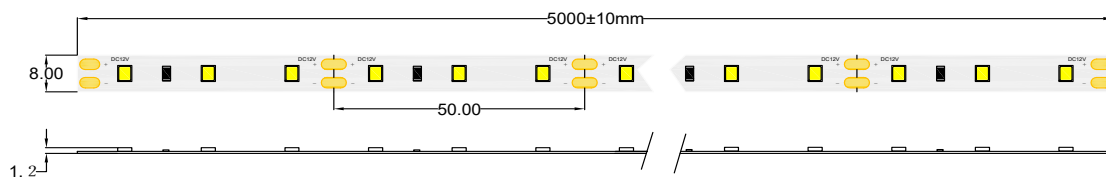

# HQS-6W-60LED-WW-WP-24V

Professional Led Strip, 6 W/m

## TECHNICAL DETAILS

SUPPLY VOLTAGE	24 V ± 0.5 VDC
POWER	6 W/m
CURRENT	0.25 A/m
POWER PER REEL (5M)	30 W
COLOR TEMPERATURE	3000K
BEAM ANGLE	120°
LUMINOUS FLUX PER METER	620 lm
CRI	80
MAXIMUM LENGTH FOR ONE SIDED SUPPLY	5 m
IP PROTECTION DEGREE	IP64
WORKING TEMPERATURE	-25°C ~ 50°C
STORAGE TEMPERATURE	-25°C ~ 60°C
LED QTY (PER METER)	60 LEDs/m
WIDTH PCB	8 mm
CUT SECTION	100 mm
CONNECTION WIRE	2 x AWG20 (0.52 mm <sup>2</sup> ) stranded wire, length = 140 mm: V+: red: V:-black
DIMENSIONS (L * W * H)	5000 x 8 x 1.2 mm
PACKING	5 m /roll (bag); 60 pcs / ctn; ctn dimensions: 45 x 25 x 25.6 cm

CONNECTORS PCB Width 8 mm

CLICK-8A-WP

CLICK-8B-WP

CLICK-8C-WP

MW LIGHTING

HQS-6W-60LED-WW-WP-24V

3 kWh/1000h

2019/2015