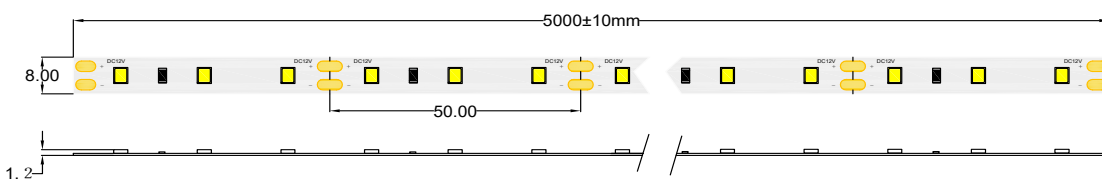

HQS-6W-60LED-WW-WP-12V

Professional Led Strip, 6 W/m

TECHNICAL DETAILS

SUPPLY VOLTAGE	12 V ± 0.5 VDC
POWER	6 W/m
CURRENT	0.5 A/m
POWER PER REEL (5M)	30 W
COLOR TEMPERATURE	3000K
BEAM ANGLE	120°
LUMINOUS FLUX PER METER	620 lm
CRI	80
MAXIMUM LENGTH FOR ONE SIDED SUPPLY	5 m
IP PROTECTION DEGREE	IP64
WORKING TEMPERATURE	-25°C ~ 50°C
STORAGE TEMPERATURE	-25°C ~ 60°C
LED QTY (PER METER)	60 LEDs/m
WIDTH PCB	8 mm
CUT SECTION	50 mm
CONNECTION WIRE	2 x AWG20 (0.52 mm ²) stranded wire, length = 140 mm: V+: red: V:-black
DIMENSIONS (L * W * H)	5000 x 8 x 1.2 mm
PACKING	5 m /roll (bag); 60 pcs / ctn; ctn dimensions: 45 x 25 x 26.6 cm

CONNECTORS PCB Width 8 mm

CLICK-8A-WP

CLICK-8B-WP

CLICK-8C-WP

MW LIGHTING

HQS-6W-60LED-WW-WP-12V

3 kWh/1000h

2019/2015