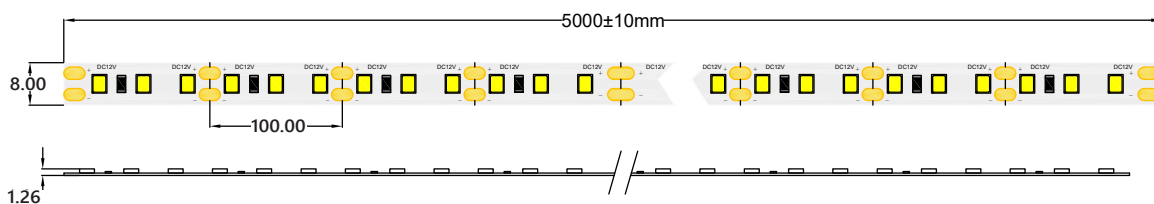

# HQS-6W-60LED-NW-WP-24V

Professional Led Strip, 6 W/m

## TECHNICAL DETAILS

SUPPLY VOLTAGE	24 V ± 0.5 VDC
POWER	6 W/m
CURRENT	0.25 A/m
POWER PER REEL (5M)	30 W
COLOR TEMPERATURE	4000K
BEAM ANGLE	120°
LUMINOUS FLUX PER METER	640 lm
CRI	80
MAXIMUM LENGTH FOR ONE SIDED SUPPLY	5 m
IP PROTECTION DEGREE	IP64
WORKING TEMPERATURE	-25°C ~ 50°C
STORAGE TEMPERATURE	-25°C ~ 60°C
LED QTY (PER METER)	60 LEDs/m
WIDTH PCB	8 mm
CUT SECTION	100 mm
CONNECTION WIRE	2 x AWG20 (0.52 mm <sup>2</sup> ) stranded wire, length = 140 mm: V+: red: V:-black
DIMENSIONS (L * W * H)	5000 x 8 x 1.26 mm
PACKING	5 m /roll (bag); 60 pcs / ctn; ctn dimensions: 45 x 25 x 25.6 cm

**MW LIGHTING**

HQS-6W-60LED-NW-WP-24V

CONNECTORS PCB Width 8 mm

CLICK-8A-WP

CLICK-8B-WP

CLICK-8C-WP

**3**  
kWh/1000h

2019/2015